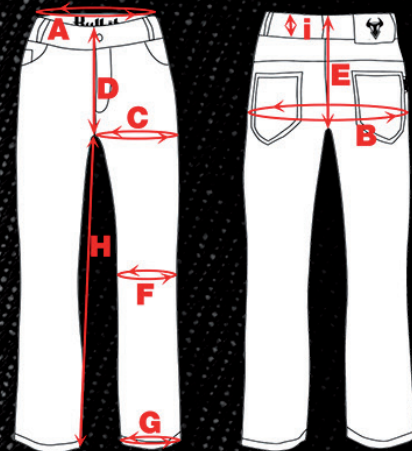

Washing tolerance is: +/- 1-0.5 cm
Thigh, Front Rise, Back Rise, Knee and Hem sizing can change between cuts

MEN'S JACKETS

	Size	Size	Size	Size	Size	Size	Size	Size	Size
International	XS	S	M	L	XL	2XL	3XL	4XL	5XL

1	Inch	Chest	38-40	40-42	42-44	44-46	46-48	48-50	50-52	52-54	54-56
2	Inch	Front Length	22	22	22	23	23	23	24	24	24
3	Inch	Back Length	26	26	26	27	27	28	28	28	29
4	Inch	Arm	25	26	26	26	27	27	28	28	28
5	Inch	Shoulder	5	5	6	6	6	6	6	6	6
6	Inch	Arm Hole	10	10	11	11	11	12	12	12	13
7	Inch	Side Length	15	15	15	15	16	16	16	16	16
8	Inch	Bottom	35-37	37-39	39-41	41-43	43-45	45-47	47-49	49-51	51-53