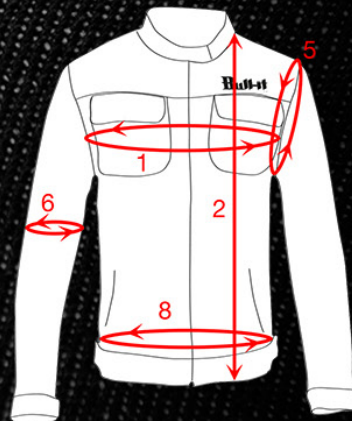

* Corresponding Length Sizes: Short, Regular, Long, Xlong

WOMEN'S JEANS

	Size	Size	Size	Size	Size	Size	Size	Size	Size
UK	6	8	10	12	14	16	18	20	22
Inch	26	28	30	32	34	36	38	40	42

A	Inch	Waist	25-27	27-29	29-31	31-33	33-35	35-37	37-39	39-41	41-43
B	Inch	Hip	33-35	35-37	37-39	39-41	41-43	43-45	45-47	47-49	49-51
C	Inch	Thigh	20-21	21-22	22-23	23-24	24-25	25-26	26-27	27-28	28-29
D	Inch	Front Rise	8.5	9.5	9.5	10	11	11.5	12	12	13
E	Inch	Back Rise	13.5	14	14.5	15	15.5	16	16.5	17	17.5
F	Inch	Knee	15-15.5	15.5-16	16-16.5	16.5-17	17-17.5	17.5-18	18-18.5	18.5-19	19-19.5
G	Inch	Hem	15.5-16	16-16.5	16.5-17.5	17.5-18	18-18.5	18.5-19	19-19.5	19.5-20	20-20.5
H	Inch	* Length	29-31-33-35	29-31-33-35	29-31-33-35	29-31-33-35	29-31-33-35	29-31-33-35	29-31-33-35	29-31-33-35	29-31-33-35
I	Inch	Belt	2	2	2	2	2	2	2	2	2

* Corresponding Length Sizes: Short, Regular, Long, Xlong

Washing tolerance is: +/- 1-0.5 cm
Thigh, Front Rise, Back Rise, Knee and Hem sizing can change between cuts

MEN'S JACKETS

	Size	Size	Size	Size	Size	Size	Size	Size	Size
International	XS	S	M	L	XL	2XL	3XL	4XL	5XL

1	Inch	Chest	38-40	40-42	42-44	44-46	46-48	48-50	50-52	52-54	54-56
2	Inch	Front Length	22	22	22	23	23	23	24	24	24
3	Inch	Back Length	26	26	26	27	27	28	28	28	29
4	Inch	Arm	25	26	26	26	27	27	28	28	28
5	Inch	Shoulder	5	5	6	6	6	6	6	6	6
6	Inch	Arm Hole	10	10	11	11	11	12	12	12	13
7	Inch	Side Length	15	15	15	15	16	16	16	16	16
8	Inch	Bottom	35-37	37-39	39-41	41-43	43-45	45-47	47-49	49-51	51-53

WOMEN'S JACKETS

	Size	Size	Size	Size	Size	Size	Size	Size	Size
International	XS	S	M	L	XL	2XL	3XL	4XL	5XL

1	Inch	Chest	37-39	39-41	41-43	43-45	45-47	47-49	49-51	51-53	53-55
2	Inch	Front Length	19	20	20	21	21	21	22	22	23
3	Inch	Back Length	21	21	22	22	22	23	23	24	24
4	Inch	Arm	23	24	24	24	25	25	26	26	26
5	Inch	Shoulder	5	5	6	6	6	6	6	6	6
6	Inch	Arm Hole	8	9	9	9	10	10	11	11	11
7	Inch	Side Length	12	12	12	12	13	13	13	13	13
8	Inch	Bottom	33-35	35-37	37-39	39-41	41-43	43-45	45-47	47-49	49-51