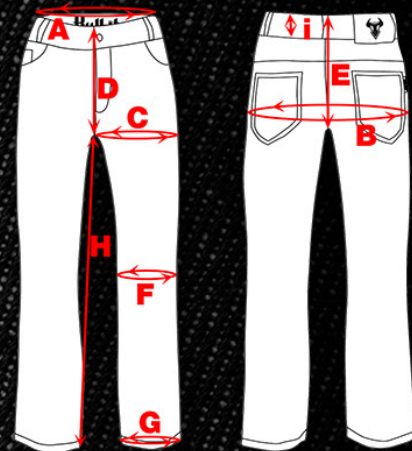

Washing tolerance is: +/- 1-0.5 cm
Thigh, Front Rise, Back Rise, Knee and Hem sizing can change between cuts

MEN'S JACKETS

	Size	Size	Size	Size	Size	Size	Size	Size	Size
International	XS	S	M	L	XL	2XL	3XL	4XL	5XL

1	Inch	Chest	38-40	40-42	42-44	44-46	46-48	48-50	50-52	52-54	54-56
2	Inch	Front Length	22	22	22	23	23	23	24	24	24
3	Inch	Back Length	26	26	26	27	27	28	28	28	29
4	Inch	Arm	25	26	26	26	27	27	28	28	28
5	Inch	Shoulder	5	5	6	6	6	6	6	6	6
6	Inch	Arm Hole	10	10	11	11	11	12	12	12	13
7	Inch	Side Length	15	15	15	15	16	16	16	16	16
8	Inch	Bottom	35-37	37-39	39-41	41-43	43-45	45-47	47-49	49-51	51-53